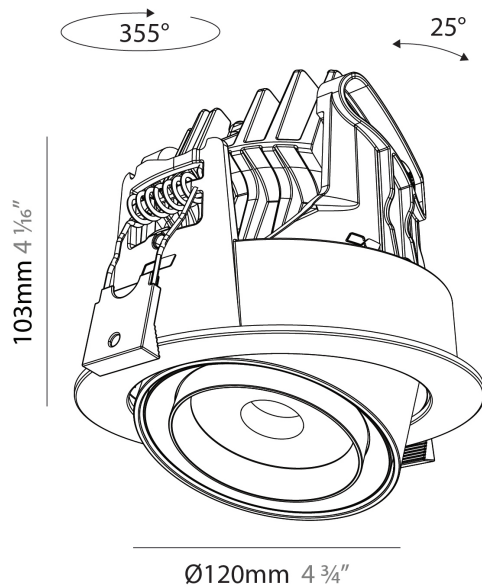

GENERAL

Series: Centriq
Subseries: Centriq Round Flex Adjustable
Brand: Prolicht
Division: Architectural
Mounting Type: Recessed
Mounting Location: Ceiling
Subcategory: Spots

PHYSICAL

Shape: Cylinder
Diameter (mm): 120
Diameter (in): 4 ¾
Height (mm): 105
Height (in): 4 ⅛
Min. Recessing Depth (mm): 120
Min. Recessing Depth (in): 4 ¾
Light Distribution: Adjustable / Direct
Weight (kg): 0.666
Fixture Finish: [SSR / BKV / CWI / CRY / HAB / UFT / ITA / RUA / FTG / MYG / LOD / PUS / FRO / FUP / KIA / POP / BLS / SPG / MEY / GOH / GUM / CHC / COM / ABZ / JAG / OBR / MOS / ROR](#)
Fixture Material: Aluminum
Cut-out Measurements: Dia. 112mm / 4 7/16"

ELECTRICAL

Lamp Type: LED (Zhaga Standard)
Input Wattage (W): 20.5
Total Output Wattage (W): 18.1
Dimming: Tri-Mode (Non-Dimming and Phase Dimming (120Vac only) and 0-10V Dimming)
Driver Included: Yes
Driver Location: Recessed Housing
Driver Type: Constant Current - Universal
Driver Class: Class 2
Housing: ENCP 3
Input Voltage (V): 120 - 277
Constant Current (MA): 500

LED

Color Temperature (°K): [2700 / 3000 / 3500 / 4000](#)
Max. Delivered Lumen (lm): 1201 / 1294 / 1346 / 1373
Nominal Lumen (lm): 1668 / 1797 / 1869 / 1907
CRI: >90 CRI
Lamp Life (hrs): 50000

OPTICAL

Beam Angle: [18 - 46](#)
Adjustability: Rotational 350° / Tilt 25°

RATINGS AND CERTIFICATIONS

Certified By: CSA Certified to UL and CSA Standards
IP rating: IP20